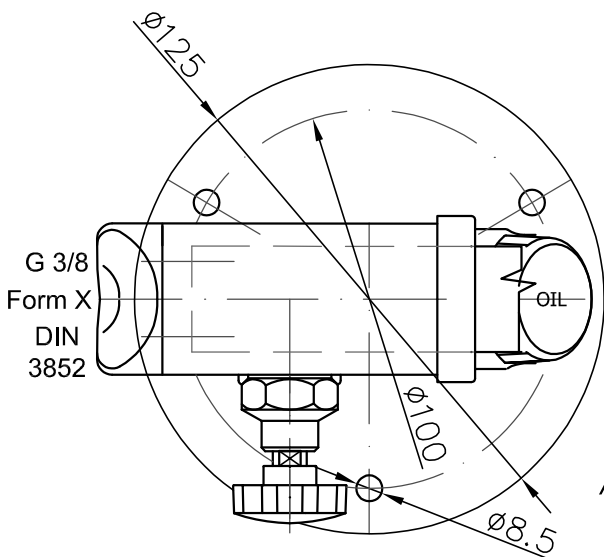

**PLUNGER HAND PUMP**

single acting function  
 for a single acting cylinder

- PRP 12 ...
- PRP 18 ...
- PRP 25 ...

Article № / Означение /	PRP 12	PRP 18	PRP 25
Working volume ( cm <sup>3</sup> ) / Работен обем /	12	18	25
Rated pressure ( bar ) / Номинално налягане /	300	200	160
Weight ( kg ) / Маса /	4.6	4.6	4.6