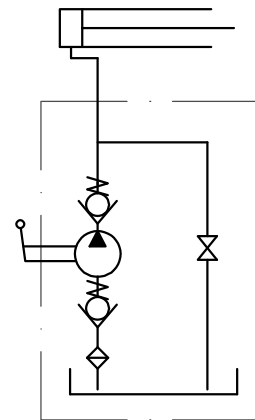

**PLUNGER HAND PUMP**

single acting function  
 for a single acting cylinder

- PRP 12 ...
- PRP 18 ...
- PRP 25 ...

Article № / Означение /	PRP 12	PRP 18	PRP 25
Working volume ( cm <sup>3</sup> ) / Работен обем /	12	18	25
Rated pressure ( bar ) / Номинално налягане /	300	200	160
Weight ( kg ) / Маса /	4.6	4.6	4.6