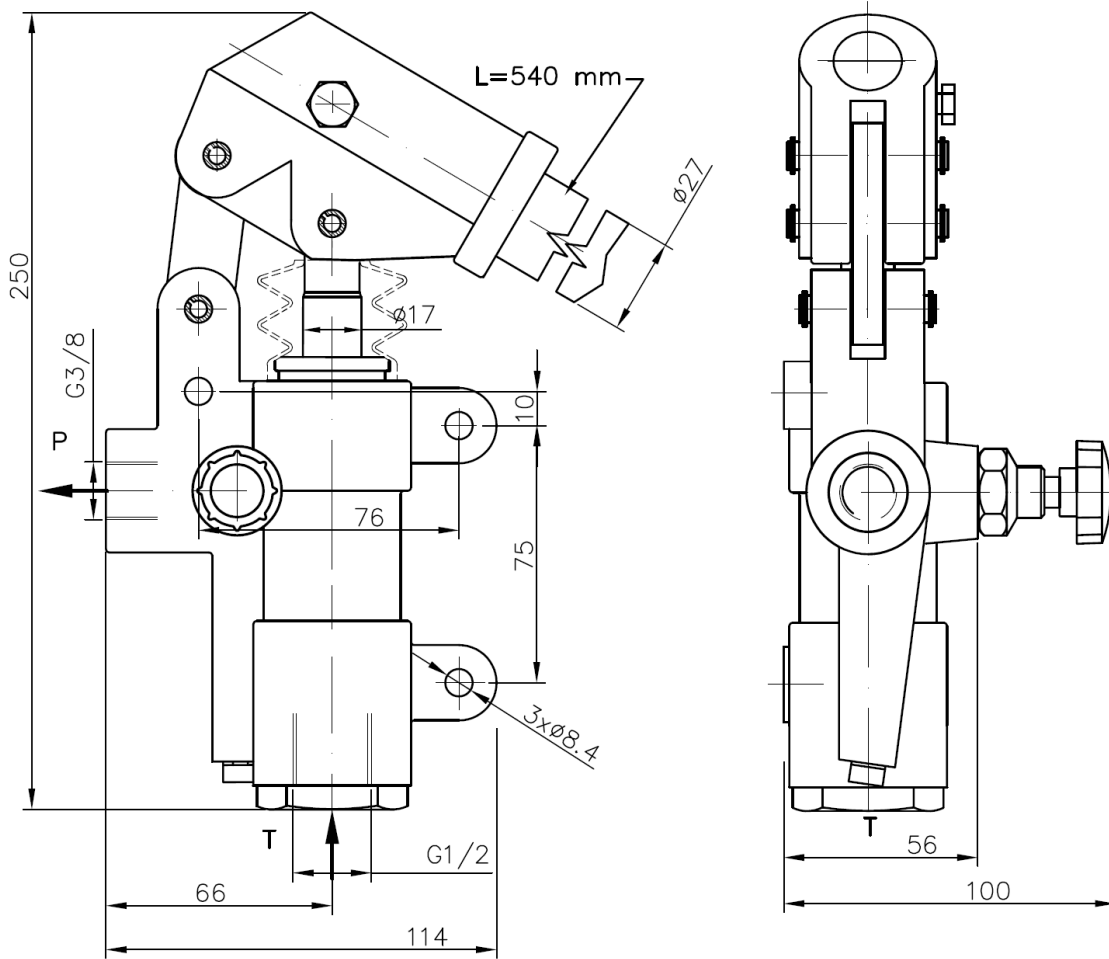

PISTON HAND PUMP PRBC 20

*Double acting function for a single acting cylinder
 Fixing to wall*

Article № / Означеніе /	PRBC 20
with bellows / с маншон /	PRBC 20M
without release handknob / без разтоварващ кран /	PRBC 20E
Working volume (cm ³) / Работен обем /	20
Rated pressure (bar) / Номинално налягане /	250
Weight (kg) / Маса /	2.9
Hydraulic mineral oil / advised viscosity / Filtration	ISO VG 46 18 / 14 ISO 4406