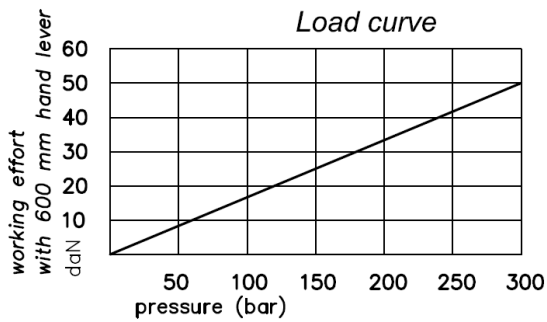

PISTON HAND PUMP PRBC 20

*Double acting function for a single acting cylinder
 Fixing to wall*

Article № / Означеніе /	PRBC 20
with bellows / с маншон /	PRBC 20M
without release handknob / без разтоварващ кран /	PRBC 20E
Working volume (cm ³) / Работен обем /	20
Rated pressure (bar) / Номинално налягане /	250
Weight (kg) / Маса /	2.9
Hydraulic mineral oil / advised viscosity / Filtration	ISO VG 46 18 / 14 ISO 4406